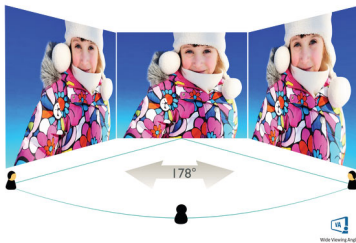

VA display

Philips VA LED display uses an advanced multi-domain vertical alignment technology which gives you super-high static contrast ratios for extra vivid and bright images. While standard office applications are handled with ease, it is especially suitable for photos, web-browsing, movies, gaming, and demanding graphical applications. It's optimized pixel management technology gives you 178/178 degree extra wide viewing angle, resulting in crisp images.