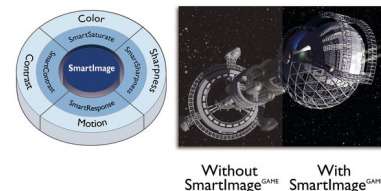

## VA display

Philips VA LED display uses an advanced multi-domain vertical alignment technology which gives you super-high static contrast ratios for extra vivid and bright images. While standard office applications are handled with ease, it is especially suitable for photos, web-browsing, movies, gaming, and demanding graphical applications. It's optimized pixel management technology gives you 178/178 degree extra wide viewing angle, resulting in crisp images.

## 16:9 Full HD display

Picture quality matters. Regular displays deliver quality, but you expect more. This display

features enhanced Full HD 1920 x 1080 resolution. With Full HD for crisp detail paired with high brightness, incredible contrast and realistic colors expect a true to life picture.

## SmartContrast

SmartContrast is a Philips technology that analyzes the contents you are displaying, automatically adjusting colors and controlling backlight intensity to dynamically enhance contrast for the best digital images and videos or when playing games where dark hues are displayed. When Economy mode is selected, contrast is adjusted and backlighting fine-tuned for just-right display of everyday office applications and lower power consumption.

## SmartImage Game mode

The new Philips gaming display has quick access OSD fine tuned for gamers, offering you multiple options. "FPS" mode (First person shooting) improves dark themes in games, allowing you to see hidden objects in dark areas. "Racing" mode adapts display with fastest response time, high color, along with image adjustments. "RTS" mode (Real time strategy) has a special SmartFrame mode which enables highlighting of specific area and allows for size and image adjustments. Gamer 1 and Gamer 2 enable you to save personal